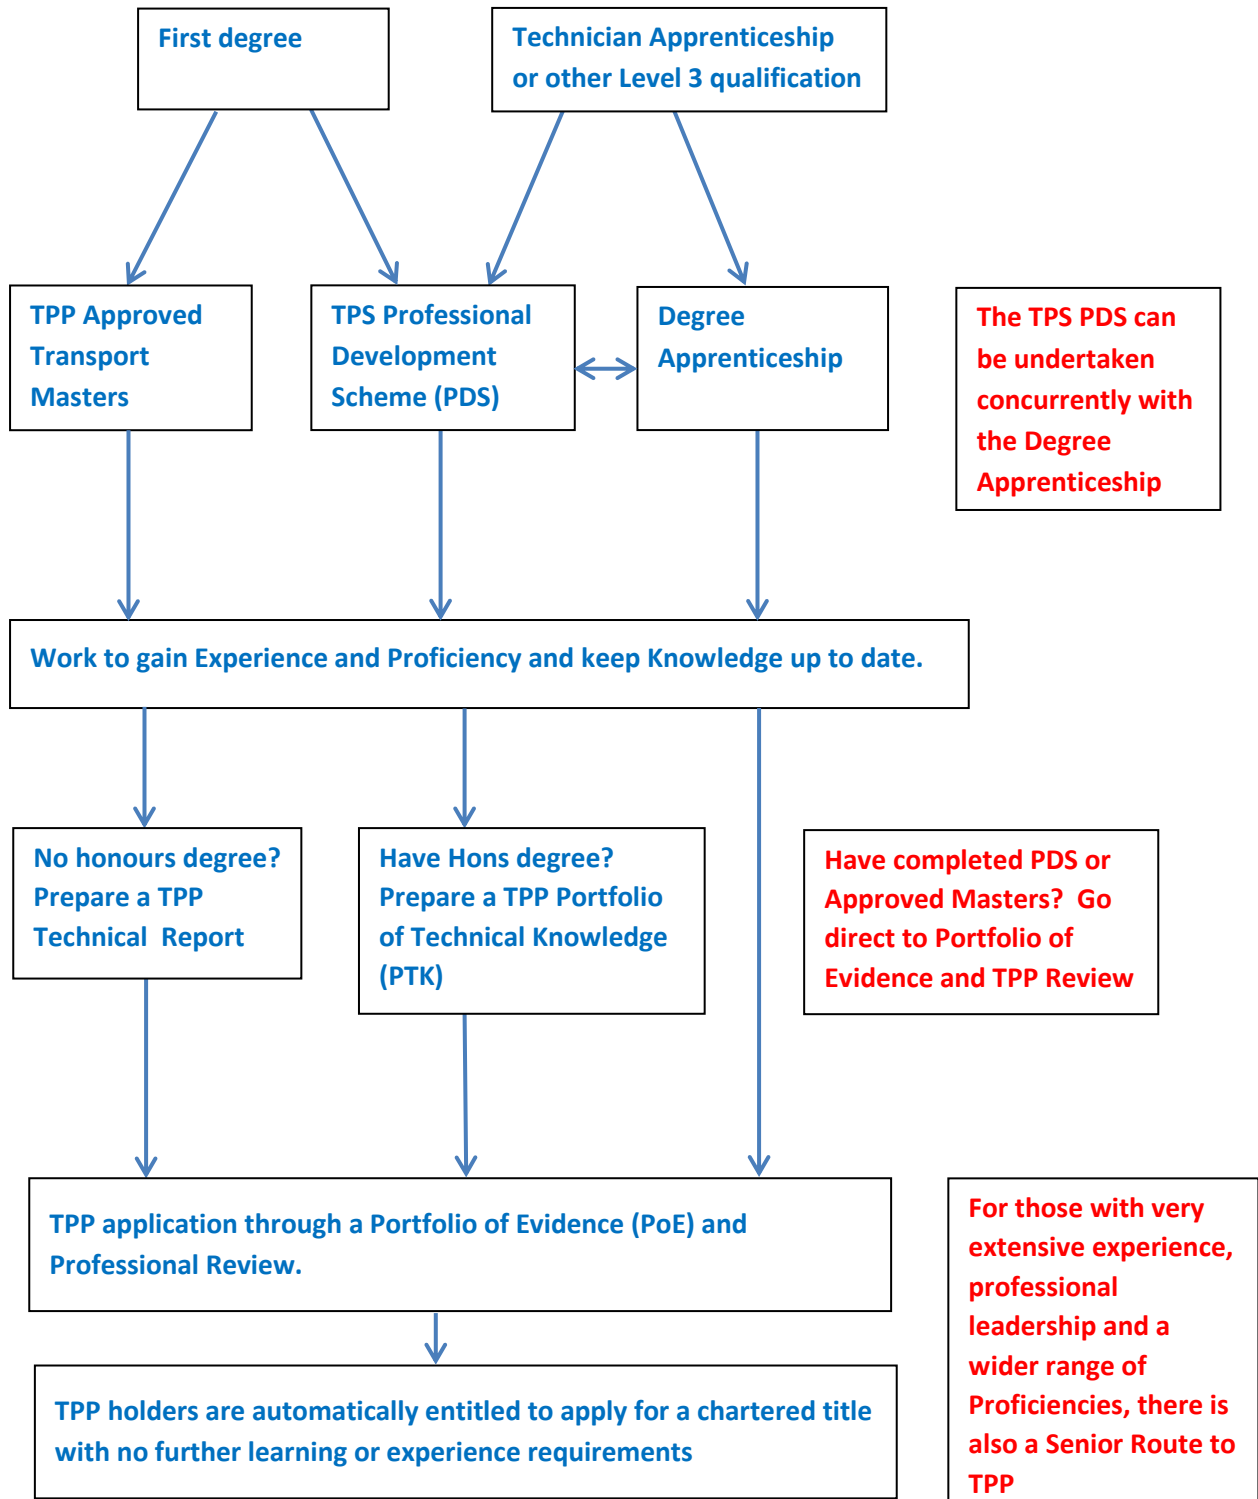

TransportPlanningSociety

The TPS PDS and Pathways to the Transport Planning Professional Qualification

TransportPlanningSociety

The TPP is run by TPS and CIHT working in partnership